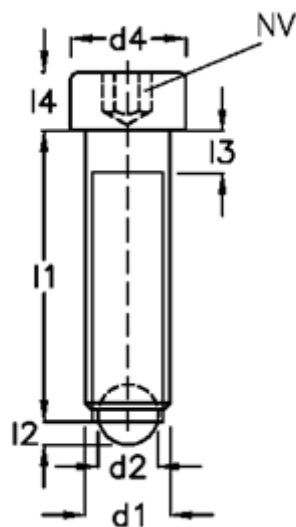

Data Sheet

Article number: 209276701

Description: E+G Screws with ball
GN 606-M10-60-AN

Measures

d1	= M10	l4 = 10
d2	= 7.0	
d3	= 6.0	
d4	= 16	
Internal hexagon	= 8.0	
l1	= 60	
l2	= 1.7	
l3	= 4.5	